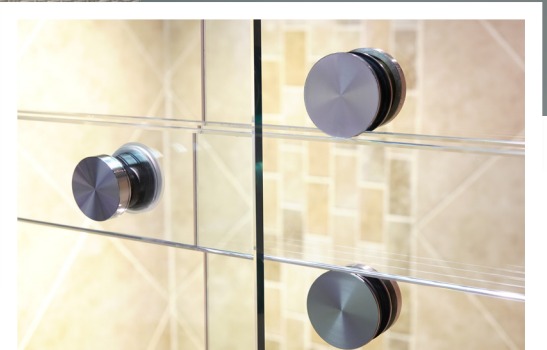

NEW FROM 310, THE SINGLE ROLLING
PHANTOM SOLO
IS HERE!

3/8" TITAN PHANTOM SOLO TUB & SHOWER ENCLOSURES

An all-new product exclusively from 310 Tempering featuring an all glass, double rail header system made from two pieces of tempered and laminated low iron glass.

- 3/8" clear, single rolling door and fixed panel
- Clear acrylic stoppers
- NEW 1-3/4" recessed pull included
- Flush bar to glass mount
- Available in Chrome, Brushed Nickel, Oil Rubbed Bronze, Matte Black, and Satin Brass
- Standard four rollers or two rollers and two anti-jumps upon request
- Patented under the original Phantom design

UNIFORM ROLLER DESIGN OFFERS THE SAME APPEARANCE FROM INSIDE AND OUTSIDE OF THE SHOWER

HEADER DESIGN

All-glass header made from two pieces of 3/8" Low Iron glass tempered and laminated using a structural interlayer between the glass.