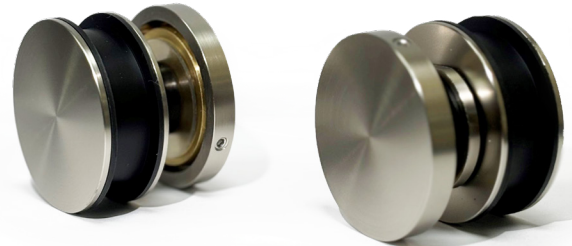

NEW FROM 310, THE SINGLE ROLLING
PHANTOM SOLO
IS HERE!

3/8" TITAN PHANTOM SOLO TUB & SHOWER ENCLOSURES

An all-new product exclusively from 310 Tempering featuring an all glass, double rail header system made from two pieces of tempered and laminated low iron glass.

- 3/8" clear, single rolling door and fixed panel
- Clear acrylic stoppers
- NEW 1-3/4" recessed pull included
- Flush bar to glass mount
- Available in Chrome, Brushed Nickel, Oil Rubbed Bronze, Matte Black, and Satin Brass
- Standard four rollers or two rollers and two anti-jumps upon request
- Patented under the original Phantom design

UNIFORM ROLLER DESIGN OFFERS THE SAME APPEARANCE FROM INSIDE AND OUTSIDE OF THE SHOWER

HEADER DESIGN

All-glass header made from two pieces of 3/8" Low Iron glass tempered and laminated using a structural interlayer between the glass.